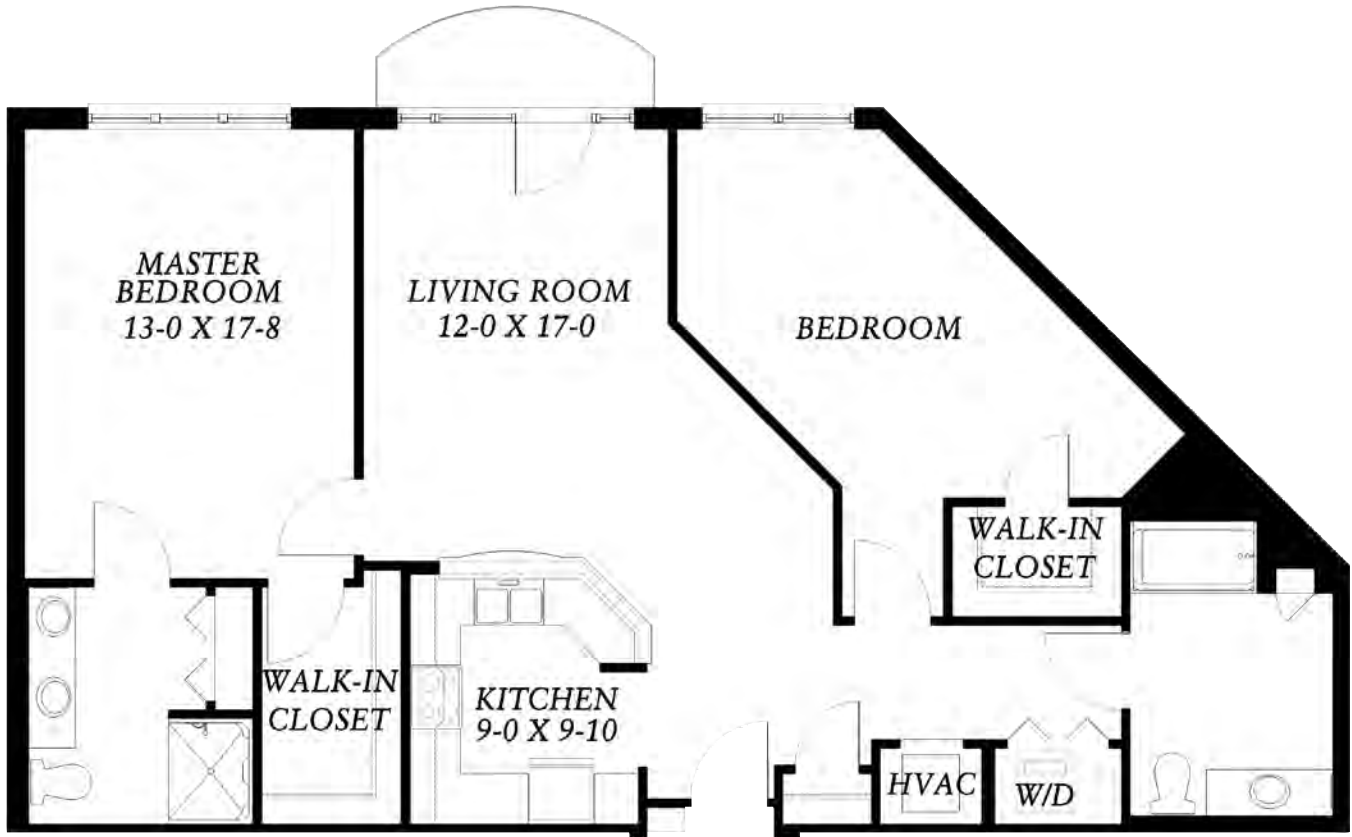

The Sterling

2 Bedroom, 2 Bath with Patio/Balcony

Apartment 1306 with patio. Apartments 2306, 3306 and 4306 with balcony.

Actual final dimensions and details may vary slightly due to construction period variables and should not be relied upon for exact measurements. Final plans subject to change.